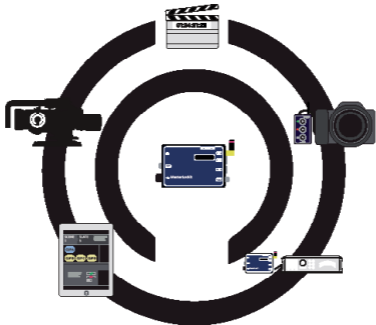

TIMECODE AND
METADATA NETWORK

Wireless Timecode & Metadata Transmission

- Automatized configuration
- Easy workflow on set
- Reliable timecode with zero drift
- Long-range radio

more at
www.ambient.de/acn

NanoLockit

TinyLockit

Lockit

MasterLockit

MasterLockit*Plus*

LockitSlate

Ambient Timecode

- Portable SMPTE and MTC timecode generators & transceivers with unrivaled accuracy
- Market-leading, used on blockbuster films, series, ENG, and documentary
- Modular, scalable, future proof, ready to grow with your demands

more at
www.ambient.de/lockit

Hardware Partners

Implement the ACN into your own hardware design.

- Plug-in module for easy integration
- Lockit timecode and metadata transceiver on-board
- No need for connecting an external timecode device
- Automated setup and configuration over ACN, UART and RED Command Protocol

more at
www.ambient.de/acnpartner

Interface Partners

Connect your hardware with the ACN for frame-accurate metadata processing.

more at
www.ambient.de/acnpartner

ARRI 

SOUND  **DEVICES**

Software Partners

Connect to the MasterLockit API over WiFi to ingest frame accurate metadata into your product.