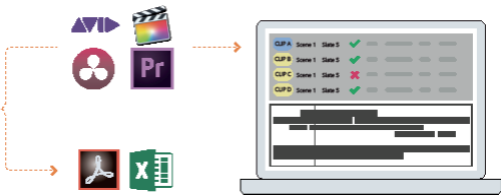

more at
www.ambient.de/acnpartner

Interface Partners

Connect your hardware with the ACN for frame-accurate metadata processing.

more at
www.ambient.de/acnpartner

ARRI 

SOUND  **DEVICES**

Software Partners

Connect to the MasterLockit API over WiFi to ingest frame accurate metadata into your product.

more at
www.ambient.de/acnpartner

LOCKITNETWORK

MOTION PICTURE COMMUNICATIONS

POMFORT^{*fn*}

Combine MasterLockits with the LockitScript App...

...to provide frame accurate content metadata to your post-production.