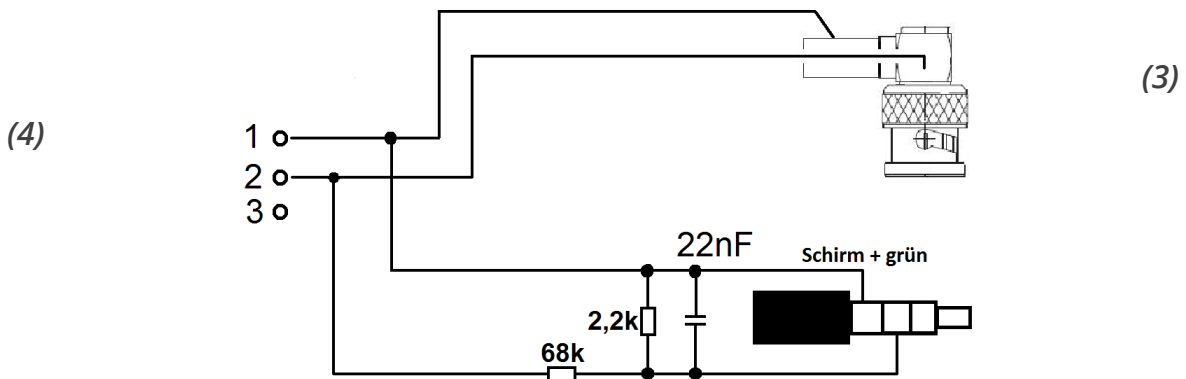

Connector cables for iPhone5® & iPad mini®

iTC5-INL

Lemo 0B 5-pin to 3.5 mm TRRS

iTC5-INX

3-pin XLR female to 3.5 mm TRRS

iT5C-INB

BNC male right angle to 3.5 mm TRRS

FGG.OB.305

(solder side)

3-pin XLR female

(solder side)

(signal) (ground)
BNC/ M right angle

(solder side)

experience quality.

iTC5 Wiring Diagram

iTC5-552

Lemo 0B 5-pin to TA3F & 3.5 mm TRRS

iTC5-552B

BNC male right angle to TA3F & 3.5 mm TRRS

FGG.OB.305 (solder side)

Schleissheimer Straße 181c
DE - 80797 Munich

vox +49 89 36055100 | fax +49 89 6518558