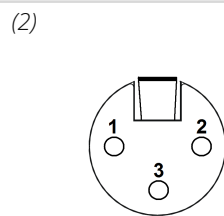

Connector cables for iPhone5® & iPad mini®

iTC5-INL

Lemo 0B 5-pin to 3.5 mm TRRS

iTC5-INX

3-pin XLR female to 3.5 mm TRRS

iT5C-INB

BNC male right angle to 3.5 mm TRRS

FGG.OB.305

(solder side)

3-pin XLR female

(solder side)

(signal) (ground)
BNC/ M right angle

(solder side)

experience quality.

iTC5 Wiring Diagram

iTC5-552

Lemo 0B 5-pin to TA3F & 3.5 mm TRRS

iTC5-552B

BNC male right angle to TA3F & 3.5 mm TRRS

FGG.OB.305 (solder side)

Schleissheimer Straße 181c
DE - 80797 Munich

vox +49 89 36055100 | fax +49 89 6518558