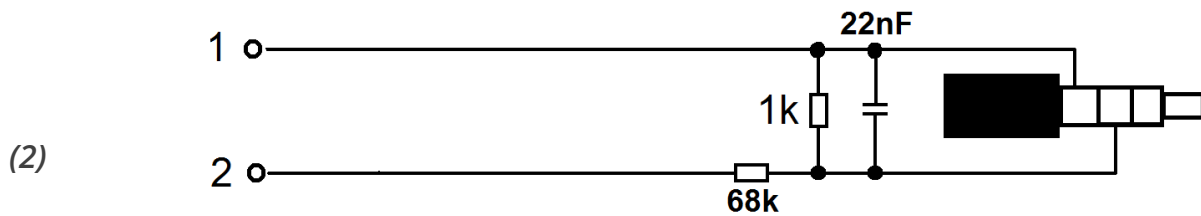

Connector cables for iPhone5® & iPad mini®

iTC5-INL

Lemo 0B 5-pin to 3.5 mm TRRS

iTC5-INX

3-pin XLR female to 3.5 mm TRRS

iT5C-INB

BNC male right angle to 3.5 mm TRRS

FGG.OB.305

(solder side)

3-pin XLR female

(solder side)

(signal) (ground)
BNC/ M right angle

(solder side)

experience quality.

iTC5 Wiring Diagram

iTC5-552

Lemo 0B 5-pin to TA3F & 3.5 mm TRRS

iTC5-552B

BNC male right angle to TA3F & 3.5 mm TRRS

FGG.OB.305 (solder side)

Schleissheimer Straße 181c
DE - 80797 Munich

vox +49 89 36055100 | fax +49 89 6518558