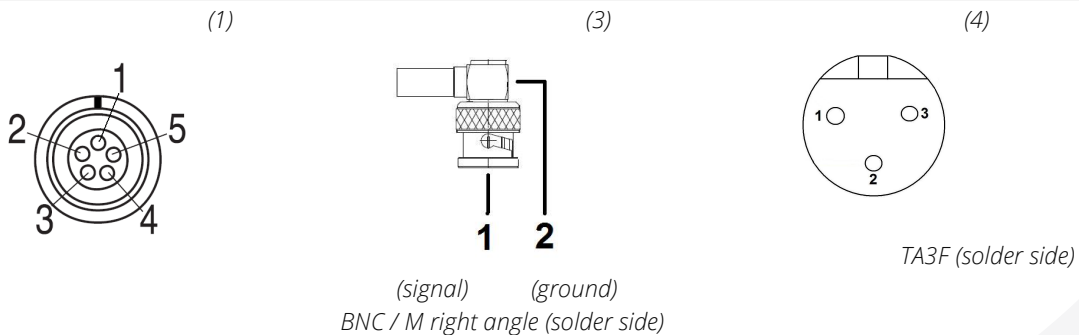

Connector cables for iPhone5® & iPad mini®

iTC5-INL

Lemo 0B 5-pin to 3.5 mm TRRS

iTC5-INX

3-pin XLR female to 3.5 mm TRRS

iT5C-INB

BNC male right angle to 3.5 mm TRRS

FGG.OB.305

(solder side)

3-pin XLR female

(solder side)

(signal) (ground)
BNC/ M right angle

(solder side)

experience quality.

iTC5 Wiring Diagram

iTC5-552

Lemo 0B 5-pin to TA3F & 3.5 mm TRRS

iTC5-552B

BNC male right angle to TA3F & 3.5 mm TRRS

FGG.OB.305 (solder side)

Schleissheimer Straße 181c
DE - 80797 Munich

vox +49 89 36055100 | fax +49 89 6518558