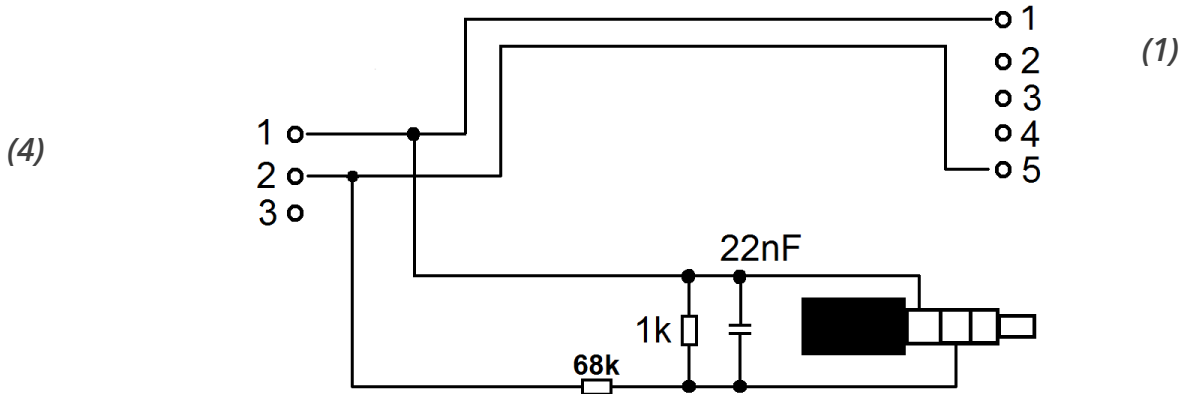

Connector cables for iPhone5® & iPad mini®

iTC5-INL

Lemo 0B 5-pin to 3.5 mm TRRS

iTC5-INX

3-pin XLR female to 3.5 mm TRRS

iT5C-INB

BNC male right angle to 3.5 mm TRRS

FGG.OB.305

(solder side)

3-pin XLR female

(solder side)

(signal) (ground)
BNC/ M right angle

(solder side)

experience quality.

iTC5 Wiring Diagram

iTC5-552

Lemo 0B 5-pin to TA3F & 3.5 mm TRRS

iTC5-552B

BNC male right angle to TA3F & 3.5 mm TRRS

FGG.OB.305 (solder side)

Schleissheimer Straße 181c
DE - 80797 Munich

vox +49 89 36055100 | fax +49 89 6518558