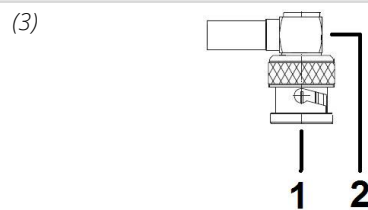

Connector cables for iPhone5® & iPad mini®

iTC5-INL

Lemo 0B 5-pin to 3.5 mm TRRS

iTC5-INX

3-pin XLR female to 3.5 mm TRRS

iT5C-INB

BNC male right angle to 3.5 mm TRRS

FGG.OB.305

(solder side)

3-pin XLR female

(solder side)

(signal) (ground)
BNC/ M right angle

(solder side)

experience quality.

iTC5 Wiring Diagram

iTC5-552