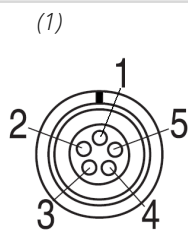

Connector cables for iPhone5® & iPad mini®

iTC5-INL

Lemo 0B 5-pin to 3.5 mm TRRS

iTC5-INX

3-pin XLR female to 3.5 mm TRRS

iT5C-INB

BNC male right angle to 3.5 mm TRRS

FGG.OB.305

(solder side)

3-pin XLR female

(solder side)

(signal) (ground)
BNC/ M right angle

(solder side)

experience quality.

iTC5 Wiring Diagram

iTC5-552

Lemo 0B 5-pin to TA3F & 3.5 mm TRRS

iTC5-552B

BNC male right angle to TA3F & 3.5 mm TRRS

FGG.OB.305 (solder side)

Schleissheimer Straße 181c
DE - 80797 Munich

vox +49 89 36055100 | fax +49 89 6518558