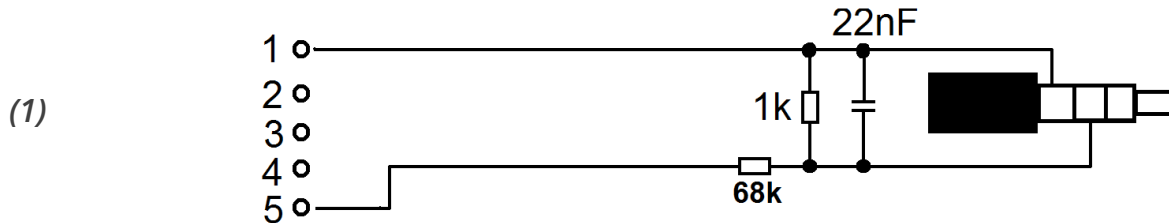

Connector cables for iPhone5® & iPad mini®

iTC5-INL

Lemo 0B 5-pin to 3.5 mm TRRS

iTC5-INX

3-pin XLR female to 3.5 mm TRRS

iT5C-INB

BNC male right angle to 3.5 mm TRRS

FGG.OB.305

(solder side)

3-pin XLR female

(solder side)

(signal) (ground)
BNC/ M right angle

(solder side)

experience quality.

iTC5 Wiring Diagram

iTC5-552

Lemo 0B 5-pin to TA3F & 3.5 mm TRRS

iTC5-552B

BNC male right angle to TA3F & 3.5 mm TRRS

FGG.OB.305 (solder side)

Schleissheimer Straße 181c
DE - 80797 Munich

vox +49 89 36055100 | fax +49 89 6518558