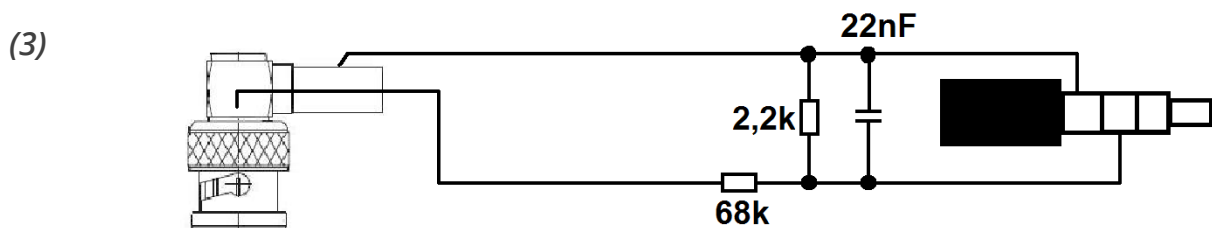

Connector cables for iPhone5® & iPad mini®

iTC5-INL

Lemo 0B 5-pin to 3.5 mm TRRS

iTC5-INX

3-pin XLR female to 3.5 mm TRRS

iT5C-INB

BNC male right angle to 3.5 mm TRRS

FGG.OB.305

(solder side)

3-pin XLR female

(solder side)

(signal) (ground)
BNC/ M right angle

(solder side)

experience quality.

iTC5 Wiring Diagram

iTC5-552

Lemo 0B 5-pin to TA3F & 3.5 mm TRRS

iTC5-552B

BNC male right angle to TA3F & 3.5 mm TRRS

FGG.OB.305 (solder side)

Schleissheimer Straße 181c
DE - 80797 Munich

vox +49 89 36055100 | fax +49 89 6518558